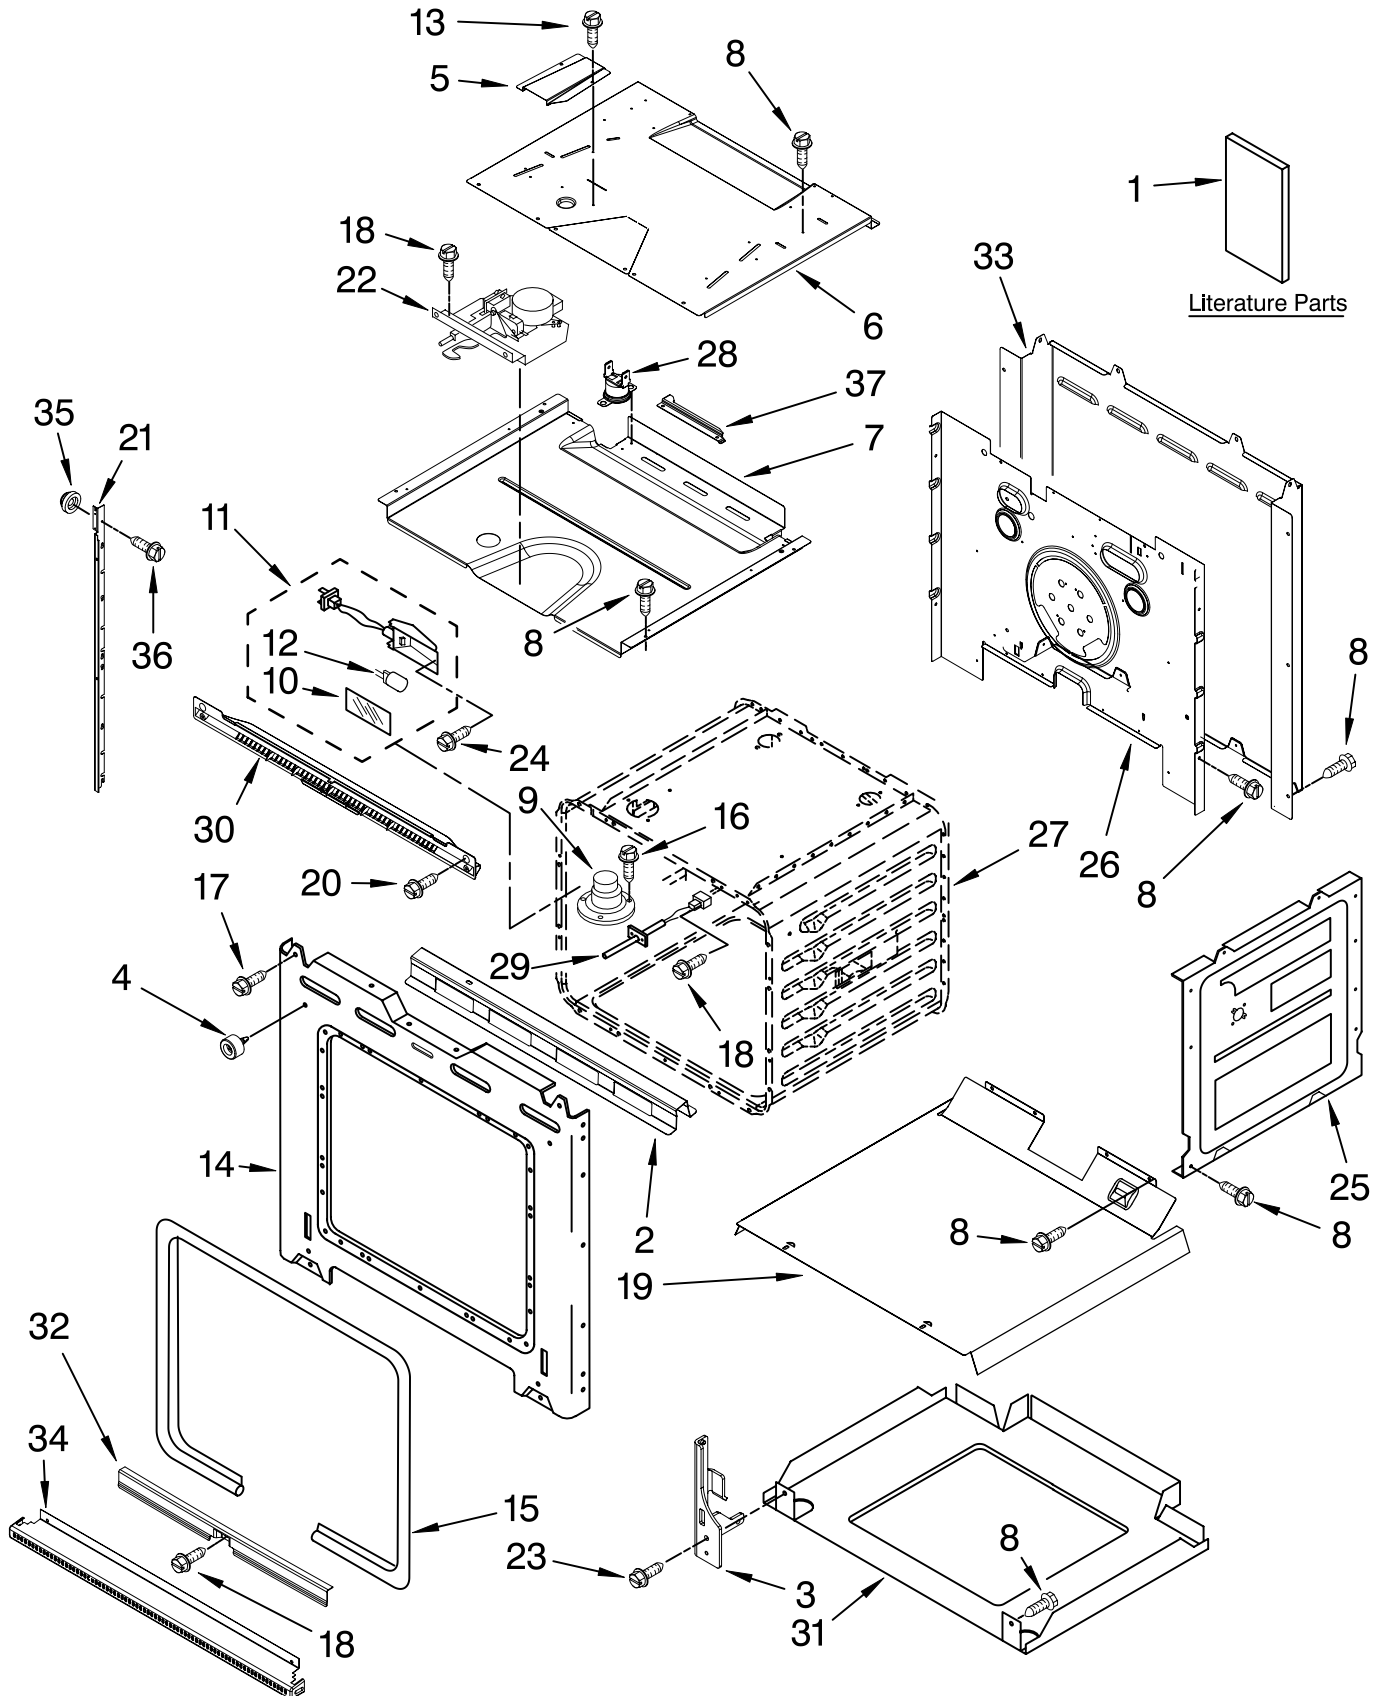

OVEN PARTS

For Models: KEBS277SS03
(Stainless)

27" BUILT-IN ELECTRIC
DOUBLE OVEN
THERMAL CONVECTION

FOR ORDERING INFORMATION REFER TO PARTS PRICE LIST

OVEN PARTS

For Models:KEBS277SSS03
(Stainless)

Illus. No.	Part No.	DESCRIPTION	Illus. No.	Part No.	DESCRIPTION	Illus. No.	Part No.	DESCRIPTION
1		Literature Parts	10	W10169756	Lens, Light	26	8304304	Back, Chassis
	8304336	Installation Instructions	11	W10009940	Oven Light Assembly	27		Liner, Oven (Not serviceable)
	W10162180	Use & Care Guide	12	W10169757	Bulb, Light	28	8304452	Thermal Fuse 105C
		Tech Sheet	13	3400832	Screw (2)	29	W10131825	Sensor
	W10220954	English	14	8304629	Frame, Front	30	8303724	Vent, Center
	W10220955	French	15	8304494	Gasket, Door	31	8303772	Base, Chassis
	8304335	Easy Set Guide	16	3196176	Screw	32	8304478	Retainer, Gasket
		Safer Cooking Tips	17	4449040	Screw	33	8303517	Cover, Back
	9762761	English	18	4449154	Screw	34	W10216231	Trim, Bottom Vent
	W10065852	French	19	4451477	Support, Insulation	35	4448444	Grommet, Mounting Rail
2	W10153090	Bracket, Base	20	4450038	Screw (2)	36	3400893	Screw (12)
3		Hinge Receiver	21		Mounting Rail, Side	37	W10169348	Bracket, Thermostat
	4455606	Right		8303677BL	Right	FOLLOWING PARTS NOT ILLUSTRATED		
	4455605	Left		8303678BL	Left	INSULATION		
4	W10105790	Bumper, Door (2)	22	W10195935	Latch, Mortorized			
5	8303829	Exhaust, Vent Slope	23	4449743	Screw		8303966	Insulation, Wrap
6	W10181198	Divider, Center Vent	24	4449748	Screw		8303968	Insulation, Back
7	W10204469	Top Chassis	25	4455641	Side, Chassis			
8	4449809	Screw						
9	4452158	Tube, Vent						

FOR ORDERING INFORMATION REFER TO PARTS PRICE LIST

CONTROL PANEL PARTS

For Models:KEBS277SSS03

(Stainless)

Illus. No.	Part No.	DESCRIPTION
1	W10216220	Panel, Control
2	8303687	Support, Appliance Manager
4	8304332	Keyboard, Glass Touch
5	W10172472	User Interface
6	8303720	Backer, Control
7	8303887	Bracket, Enclosure (2)
8	4449154	Screw
9	3400832	Screw
10	W10119142	Appliance Manager
11	8304441	Resistor, Drop